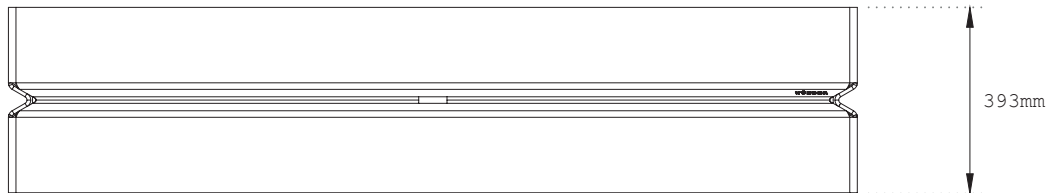

MATERIALS

The Bench is made from a single 8 mm-thick, powder-coated aluminium plate. Skilfully lasered and bended. Also suitable for public spaces: mounting attachments on both sides possible.

SPECIFICATIONS

- 180 x 39 x 45 cm (lxwxh)
- Powder-coated aluminium

CONTACT

Questions, comments or suggestions relating to a product on our website? Feel free to get in touch with us!

Wünder – Ovenhoek 5, 8800 Roeselare, Belgium
+32 51 79 17 31 – info@wunder.be