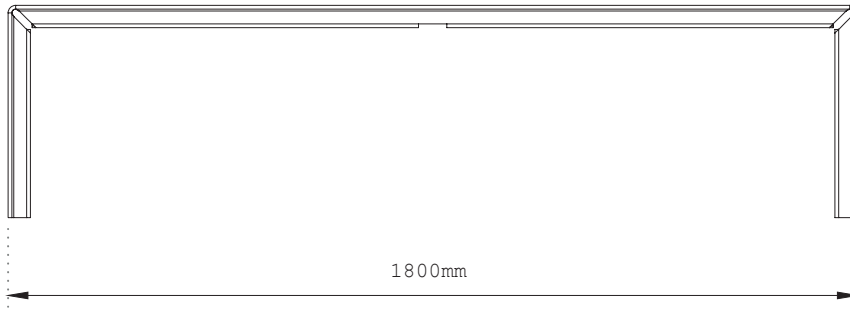

THE BENCH

Elegant and stylish, yet sturdy. The Bench is a well-balanced item made from a single plate, bent and shaped to withstand great weight. Crafted with the greatest attention to detail and finish.

MATERIALS

The Bench is made from a single 8 mm-thick, powder-coated aluminium plate. Skilfully lasered and bended. Also suitable for public spaces: mounting attachments on both sides possible.

SPECIFICATIONS

- 180 x 39 x 45 cm (lxwxh)
- Powder-coated aluminium

CONTACT

Questions, comments or suggestions relating to a product on our website? Feel free to get in touch with us!

Wünder – Ovenhoek 5, 8800 Roeselare, Belgium
+32 51 79 17 31 – info@wunder.be