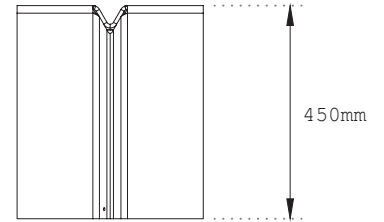

MATERIALS

The Bench is made from a single 8 mm-thick, powder-coated aluminium plate. Skilfully lasered and bended. Also suitable for public spaces: mounting attachments on both sides possible.

SPECIFICATIONS

- 180 x 39 x 45 cm (lxwxh)
- Powder-coated aluminium

CONTACT

Questions, comments or suggestions relating to a product on our website? Feel free to get in touch with us!

Wünder – Ovenhoek 5, 8800 Roeselare, Belgium
+32 51 79 17 31 – info@wunder.be